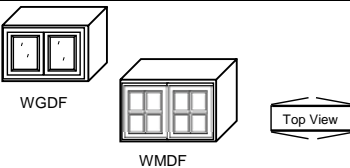

Wall Glass/Mullion Double Face- Height: 18"

Frame Construction

WGDF3018	30	18	12	• (4) DRG1518
WGDF3618	36	18	12	• (4) DRG1818
WMDF3018	30	18	12	• (4) DRM1518
WMDF3318	33	18	12	• (4) DRM1618
WMDF3618	36	18	12	• (4) DRM1818

No Shelf
Double Face Frames
Beveled Glass

No Shelf
Double Face Frames
Mullion Glass