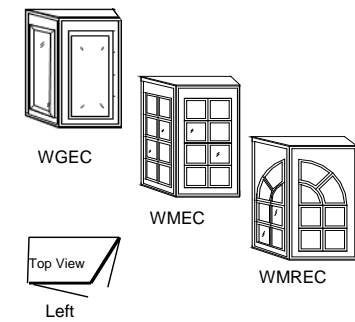

Wall Glass/Mullion End Corner - 24" (Double Door)

	W	H	D	Cabinet Doors
WGEC2430 L/R	24	30^{9/16}	12	◆ (2) DRG1530
WGEC2436 L/R	24	36	12	◆ (2) DRG1536
WGEC2442 L/R	24	41^{7/8}	12	◆ (2) DRG1542
WMEC2430 L/R	24	30^{9/16}	12	◆ (2) DRM1530
WMEC2436 L/R	24	36	12	◆ (2) DRM1536
WMEC2442 L/R	24	41^{7/8}	12	◆ (2) DRM1542
WMREC2430 L/R	24	30^{9/16}	12	◆ (2) DRMR1530
WMREC2436 L/R	24	36	12	◆ (2) DRMR1536
WMREC2442 L/R	24	41^{7/8}	12	◆ (2) DRMR1542

Note: Cannot do bead board interior !!

Full Access Construction

- 1 Fixed Shelf
- 2 Fixed Shelves
- Beveled Glass
- 1 Fixed Shelf
- 2 Fixed Shelves
- Mullion Glass
- 1 Fixed Shelf
- 2 Fixed Shelves
- Mullion Glass
- Available In Select Door Styles