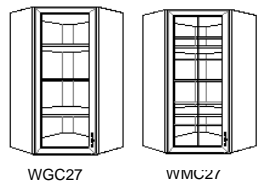

Specialty Wall Cabinetry : Cabinet Selection

Glass is not available in Oak!!

All Glass and Mullion Cabinets, Finished
Matching Interior is STANDARD

Glass/Mullion Cabinets

Wall Glass/Mullion Corner - 27" (Single Door)

	W	H	D	Cabinet Doors
WGC2730 L/R	27	30^{9/16}	27	◆ (1) DRG1530
WGC2736 L/R	27	36	27	◆ (1) DRG1536
WGC2742 L/R	27	41^{7/8}	27	◆ (1) DRG1542
WMC2730 L/R	27	30^{9/16}	27	◆ (1) DRM1530
WMC2736 L/R	27	36	27	◆ (1) DRM1536
WMC2742 L/R	27	41^{7/8}	27	◆ (1) DRM1542
WMC2748 L/R	27	48	27	◆ (1) DRM1548

Note: Cannot do bead board interior !!

Frame Construction

- 1 Adjustable Shelf
- 2 Adjustable Shelves
- Beveled Glass
- 1 Adjustable Shelf
- 2 Adjustable Shelves
- Mullion Glass
- Mullion Glass