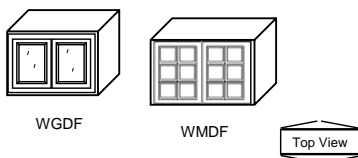

Wall Glass/Mullion Double Face- Height: 18"

Frame Construction

WGDF3018	30	18	12	• (4) DRG1518
WGDF3618	36	18	12	• (4) DRG1818
WMDF3018	30	18	12	• (4) DRM1518
WMDF3318	33	18	12	• (4) DRM1618
WMDF3618	36	18	12	• (4) DRM1818

No Shelf
Double Face Frames
Beveled Glass

No Shelf
Double Face Frames
Mullion Glass

Wall Glass/Mullion Double Face- Height: 24"

Frame Construction

WGDF3024	30	23 ^{5/8}	12	• (4) DRG1524
WGDF3624	36	23 ^{5/8}	12	• (4) DRG1824
WMDF3024	30	23 ^{5/8}	12	• (4) DRM1524
WMDF3624	36	23 ^{5/8}	12	• (4) DRM1824