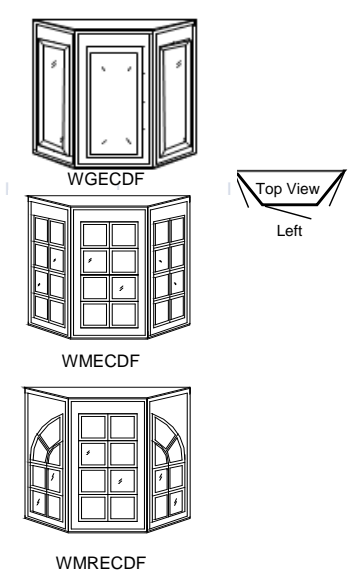

Wall Glass/Mullion End Corner Double Face (Triple Door)

	W	H	D	Cabinet Doors
WGECDF3630 L/R	36	30^{9/16}	12	◆ (2) DRG1530 (1) DRG1830
WGECDF3636 L/R	36	36	12	◆ (2) DRG1536 (1) DRG1836
WGECDF3642 L/R	36	41^{7/8}	12	◆ (2) DRG1542 (1) DRG1842
WMECDF3630 L/R	36	30^{9/16}	12	◆ (2) DRM1530 (1) DRM1830
WMECDF3636 L/R	36	36	12	◆ (2) DRM1536 (1) DRM1836
WMECDF3642 L/R	36	41^{7/8}	12	◆ (2) DRM1542 (1) DRM1842
WMRECDF3630 L/R	36	30^{9/16}	12	◆ (2) DRMR1530 (1) DRMR1830
WMRECDF3636 L/R	36	36	12	◆ (2) DRMR1536 (1) DRMR1836
WMRECDF3642 L/R	36	41^{7/8}	12	◆ (2) DRMR1542 (1) DRMR1842

Note: Cannot do bead board interior !!

Full Access Construction

- 1 Fixed Shelf
- 2 Fixed Shelves
- Beveled Glass
- 1 Fixed Shelf
- 2 Fixed Shelves
- Mullion Glass
- 1 Fixed Shelf
- 2 Fixed Shelves
- Mullion Glass
- Available In Select Door Styles