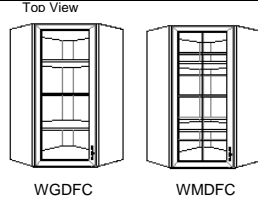

Wall Glass/Mullion Corner - 27" (Single Door)

	W	H	D	Cabinet Doors
WGC2730 L/R	27	30 ^{9/16}	27	◆ (1) DRG1530
WGC2736 L/R	27	36	27	◆ (1) DRG1536
WGC2742 L/R	27	41 ^{7/8}	27	◆ (1) DRG1542
WMC2730 L/R	27	30 ^{9/16}	27	◆ (1) DRM1530
WMC2736 L/R	27	36	27	◆ (1) DRM1536
WMC2742 L/R	27	41 ^{7/8}	27	◆ (1) DRM1542
WMC2748 L/R	27	48	27	◆ (1) DRM1548

Note: Cannot do bead board interior !!

Frame Construction

- 1 Adjustable Shelf
- 2 Adjustable Shelves
- Beveled Glass
- 1 Adjustable Shelf
- 2 Adjustable Shelves
- Mullion Glass
- Mullion Glass

Wall Glass/Mullion Double Face Corner (Triple Door)