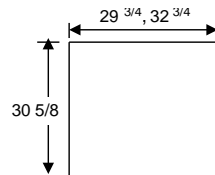

OTKF30S or OTKF33S