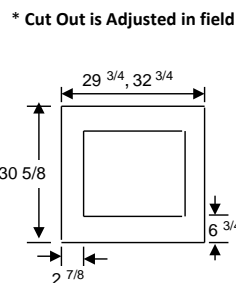

OTK30S or OTK33S