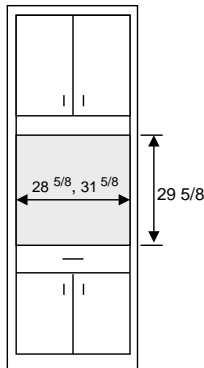

Full Access Construction

	W	H	D	
OC3084S	30	84	24	• (2) DR1518 (2) DR1524 (1) DH3006
OC3384S	33	84	24	• (2) DR1618 (2) DR1624 (1) DH3306

See bottom of page for opening and trim kit sizes.

- (2) Doors Above
- (1) Middle Drawer
- (2) Doors Below
- (1) Pullout Tray centered in bottom section
- No Shelf in Upper Section
- Loose Toekick
- (1) 24" deep shelf included for oven installation
- OTK included at no charge

W H D

Oven Cabinet (Single) - Height: 90"

Full Access Construction

	W	H	D	
OC3090S	30	90	24	• (2) DR1524 (2) DR1524 (1) DH3006
OC3390S	33	90	24	• (2) DR1624 (2) DR1624 (1) DH3306

See bottom of page for opening and trim kit sizes.

- (2) Doors Above
- (1) Middle Drawer
- (2) Doors Below
- (1) Pullout Tray centered in bottom section
- Loose Toekick
- (1) 24" deep shelf included for oven installation
- OTK included at no charge

W H D

Oven Cabinet (Single) - Height: 96"

Full Access Construction

	W	H	D	
OC3096S	30	96	24	• (2) DR1530 (2) DR1524 (1) DH3006
OC3396S	33	96	24	• (2) DR1630 (2) DR1624 (1) DH3306

See bottom of page for opening and trim kit sizes.

- (2) Doors Above
- (1) Middle Drawer
- (2) Doors Below
- (1) Pullout Tray centered in bottom section
- (1) Adjustable Shelf in Upper Section
- Loose Toekick
- (1) 24" deep shelf included for oven installation
- OTK included at no charge

W H D

Oven Trim Kit

OTK30L	29 ³/₄	54	
OTK30S	29 ³/₄	30 ⁵/₈	
OTK33L	32 ³/₄	54	
OTK33S	32 ³/₄	30 ⁵/₈	
OTKF30L	29 ³/₄	54	
OTKF30S	29 ³/₄	30 ⁵/₈	
OTKF33L	32 ³/₄	54	
OTKF33S	32 ³/₄	30 ⁵/₈	
OTKF3324	32 ³/₄	24	

Single Oven

OC3084S
OC3384S