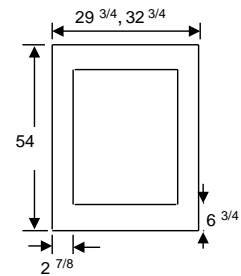

OTK30L or OTK33L

* Cut Out is Adjusted in field