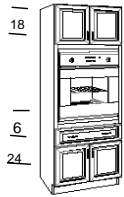

See Page 159 for oven cabinet opening and trim kit sizes.

Oven Cabinet (Double) - Height: 96"		W	H	D	Cabinet Door and Drawer head	Full Access Construction	
		OC3096L	30	96	24	• (2) DR1530 (1) DH3006	(2) Doors Above (1) Drawer Below (1) Adjustable Shelf in Upper Section Loose Toekick (1) 24" deep shelf included for oven installation OTK included at no charge
		OC3396L	33	96	24	• (2) DR1630 (1) DH3306	

See Page 159 for oven cabinet opening and trim kit sizes.

Oven Cabinet (Double) - Height: 102"		W	H	D	Cabinet Door and Drawer head	Full Access Construction	
		OC30102L	30	102	24	• (2) DR1536 (1) DH3006	(2) Doors Above (1) Drawer Below (2) Adjustable Shelf in Upper Section Loose Toekick (1) 24" deep shelf included for oven installation OTK included at no charge
		OC33102L	33	102	24	• (2) DR1636 (1) DH3306	

See Page 159 for oven cabinet opening and trim kit sizes.

Tall Cabinetry : Cabinet Selection

Tall Cabinets

Cabinet Door and

Oven Cabinet (Single) - Height: 84"

Full Access Construction

	W	H	D	
OC3084S	30	84	24	• (2) DR1518 (2) DR1524 (1) DH3006
OC3384S	33	84	24	• (2) DR1618 (2) DR1624 (1) DH3306

See bottom of page for opening and trim kit sizes.

- (2) Doors Above
- (1) Middle Drawer
- (2) Doors Below
- (1) Pullout Tray centered in bottom section
- No Shelf in Upper Section
- Loose Toekick
- (1) 24" deep shelf included for oven installation
- OTK included at no charge