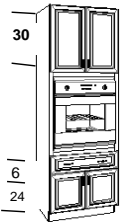

Oven Cabinet (Single) - Height: 96"

Full Access Construction