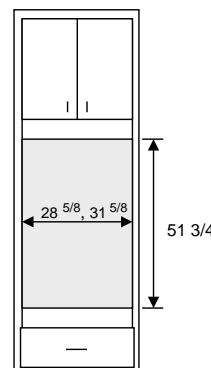

Double Oven

OC3084L
OC3384L

OC3090L
OC3390L

OC3096L
OC3396L