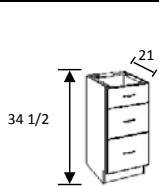

Frame Construction

- Double Bowl Configuration only
- VBDB54 has 12" wide core / 18" wide drawer head
- VBDB60/66/72 have 15" wide core / 18" wide drawer head
- (2) Deep Lower Drawers -core and drawer heads are 18" wide.

Vanity Base Drawer Full Height

Model	W	H	D	Cabinet Door and Drawer head
VBDFH45L/R	45	34 1/2	21	• (2) DR1530 (1) DH1506 (2) DH1511
VBDFH48L/R	48	34 1/2	21	• (2) DR1630 (1) DH1506 (2) DH1511
VBDFH54L/R	54	34 1/2	21	• (2) DR1830 (1) DH1806 (2) DH1811

Frame Construction

- Single Bowl Left or Right
- (1) Standard Drawer
- (2) Deep Drawers
- (2) Full Height Doors
- L/R designates position of drawers

Vanity 1 Drawer

Model	W	H	D	Cabinet Door and Drawer head
V1D30	30	16	21	• (1) DH3011
V1D36	36	16	21	• (1) DH3611

Frame Construction

- (1) Deep Drawer

Vanity Drawer

Model	W	H	D	Cabinet Door and Drawer head
VD12	12	34 1/2	21	• (1) DH1206 (2) DH1211
VD15	15	34 1/2	21	• (1) DH1506 (2) DH1511
VD18	18	34 1/2	21	• (1) DH1806 (2) DH1811
VD21	21	34 1/2	21	• (1) DH2106 (2) DH2111
VD24	24	34 1/2	21	• (1) DH2406 (2) DH2411
VD27	27	34 1/2	21	• (1) DH2706 (2) DH2711
VD30	30	34 1/2	21	• (1) DH3006 (2) DH3011
VD33	33	34 1/2	21	• (1) DH3306 (2) DH3311