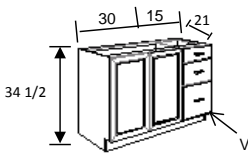

Vanity Base Drawer Full Height

Model	W	H	D	Cabinet Door and Drawer head
VBDFH45L/R	45	34 1/2	21	• (2) DR1530 (1) DH1506 (2) DH1511
VBDFH48L/R	48	34 1/2	21	• (2) DR1630 (1) DH1506 (2) DH1511
VBDFH54L/R	54	34 1/2	21	• (2) DR1830 (1) DH1806 (2) DH1811

Frame Construction

- Single Bowl Left or Right
- (1) Standard Drawer
- (2) Deep Drawers
- (2) Full Height Doors
- L/R designates position of drawers

Vanity 1 Drawer

Model	W	H	D	Cabinet Door and Drawer head
V1D30	30	16	21	• (1) DH3011
V1D36	36	16	21	• (1) DH3611

Frame Construction

- (1) Deep Drawer