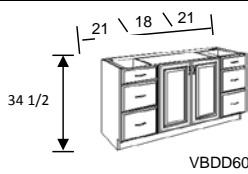

Vanity & Office Cabinetry : Cabinet Selection

Vanity Cabinets

Vanity Base Double Drawer

Model	W	H	D	Cabinet Door and Drawer head
VBDD42	42	34 1/2	21	• (1) DR1830 (2) DH1206 (4) DH1211
VBDD45	45	34 1/2	21	• (1) DR2130 (2) DH1206 (4) DH1211
VBDD48	48	34 1/2	21	• (1) DR1830 (2) DH1506 (4) DH1511
VBDD54	54	34 1/2	21	• (1) DR1830 (2) DH1806 (4) DH1811
VBDD60	60	34 1/2	21	• (2) DR1530 (2) DH1506 (4) DH1511

Frame Construction

- Single Bowl Configuration only
- (2) Standard Drawers L and R
- (4) Deep Drawers L and R