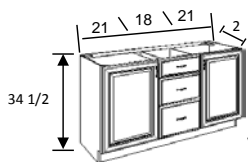

Vanity Base Drawer - 3 Door

	W	H	D	Cabinet Door and Drawer head	Frame Construction	
<p>VBD60</p>	VBD42	42	34 1/2	21	• (2) DR1224 (1) DR1830 (2) DH1206	[Single Bowl configuration only (2) Standard Drawers L and R Middle Door is always hinged left
	VBD48	48	34 1/2	21	• (2) DR1524 (1) DR1830 (2) DH1506	
	VBD54	54	34 1/2	21	• (2) DR1824 (1) DR1830 (2) DH1806	
	VBD60	60	34 1/2	21	• (2) DR2124 (1) DR1830 (2) DH2106	
<p>VBD66</p>	VBD66	66	34 1/2	21	• (2) DR1824 (2) DR1530 (2) DH1806	[Single Bowl configuration only (2) Standard Drawers L and R Double Doors in center section
	VBD72	72	34 1/2	21	• (2) DR1824 (2) DR1830 (2) DH1806	

Vanity & Office Cabinetry : Cabinet Selection

Vanity Cabinets

Vanity Base Double Drawer

Model	W	H	D	Cabinet Door and Drawer head
VBDD42	42	34 1/2	21	• (1) DR1830 (2) DH1206 (4) DH1211
VBDD45	45	34 1/2	21	• (1) DR2130 (2) DH1206 (4) DH1211
VBDD48	48	34 1/2	21	• (1) DR1830 (2) DH1506 (4) DH1511
VBDD54	54	34 1/2	21	• (1) DR1830 (2) DH1806 (4) DH1811
VBDD60	60	34 1/2	21	• (2) DR1530 (2) DH1506 (4) DH1511

Frame Construction

- Single Bowl Configuration only
- (2) Standard Drawers L and R
- (4) Deep Drawers L and R

Vanity Base Drawer Base

Model	W	H	D	Cabinet Door and Drawer head
VBDB54	54	34 1/2	21	• (2) DR1830 (1) DH1806 (2) DH1811
VBDB60	60	34 1/2	21	• (2) DR2130 (1) DH1806 (2) DH1811
VBDB66	66	34 1/2	21	• (4) DR1230 (1) DH1806 (2) DH1811
VBDB72	72	34 1/2	21	• (4) DR1330 (1) DH1806 (2) DH1811