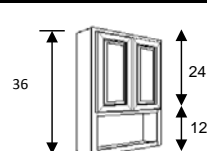

Tank Topper

Model	W	H	D	Cabinet Door and Drawer head
TT2436	24	36	9	• (2) DR1224

Frame Construction

- Finished Interior and Exterior in matching color is STANDARD
- Opening is 12" high