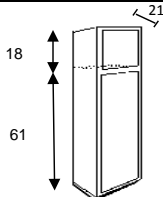

Vanity Linen

Model	W	H	D	Cabinet Door and Drawer head
VL188421 L/R	18	84	21	• (1) DR1861 (1) DR1818

Full Access Construction

- Loose Toekick
- Includes 4 adjustable shelves