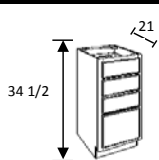

Vanity 4 Drawer

Not Offered In Gatehouse Series

Model	W	H	D	Cabinet Door and Drawer head
V4D12	12	34 1/2	21	• (3) DH1206 (1) DH1209
V4D15	15	34 1/2	21	• (3) DH1506 (1) DH1509
V4D18	18	34 1/2	21	• (3) DH1806 (1) DH1809
V4D21	21	34 1/2	21	• (3) DH2106 (1) DH2109
V4D24	24	34 1/2	21	• (3) DH2406 (1) DH2409

Frame Construction

- (1) Standard Upper Drawer
- (2) Deep Lower Drawers