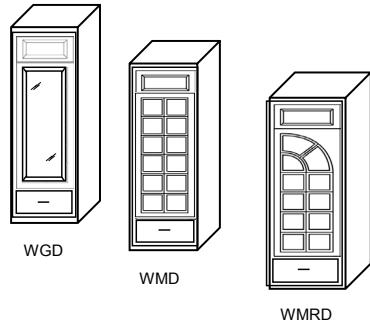

Specialty Wall Cabinetry : Cabinet Selection

All Glass and Mullion Cabinets :
Finished Matching Interior - STANDARD
Unfinished End Panels - STANDARD

Glass/Mullion Cabinets

Wall Glass/Mullion Drawer - Height: 60" (Single Door)

	W	H	D	Cabinet Doors
WGD1560 L/R	15	60	12	◆ (1) DRG1554-WD (1) DH1506
WGD1860 L/R	18	60	12	◆ (1) DRG1854-WD (1) DH1806
WMD1560 L/R	15	60	12	◆ (1) DRM1554-WD (1) DH1506
WMD1860 L/R	18	60	12	◆ (1) DRM1854-WD (1) DH1806
WMRD1560 L/R	15	60	12	◆ (1) DRMR1554-WD (1) DH1506
WMRD1860 L/R	18	60	12	◆ (1) DRMR1854-WD (1) DH1806

Frame Construction

1. 4 Adjustable Shelves
   - 1 Drawer w/ full extension glides
   - Flat Glass
3. 4 Adjustable Shelves
   - 1 Drawer w/ full extension glides
   - Mullion Glass
5. 4 Adjustable Shelves
   - 1 Drawer w/ full extension glides
   - Mullion Radius Glass
6. **Available In Select Door Styles.
   See page 53 (CHS) and 61 (VHS).**

**Soft Close Glides NOT Available