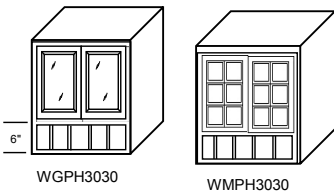

Wall Glass/Mullion Pigeon Hole (Double Door)

	W	H	D	Cabinet Doors		Frame Construction
WGPH3030	30	30 9/16	12	◆ (2) DRG1524	1 Adjustable Shelf Slot = 5 1/8" Wide	• 5 Slots
WGPH3630	36	30 9/16	12	◆ (2) DRG1824		• 6 Slots
WGPH3036	30	36	12	◆ (2) DRG1530	1 Adjustable Shelf Slot = 5 1/8" Wide	• 5 Slots
WGPH3636	36	36	12	◆ (2) DRG1830		• 6 Slots
WGPH3042	30	41 7/8	12	◆ (2) DRG1536	2 Adjustable Shelves Slot = 5 1/8" Wide	• 5 Slots
WGPH3642	36	41 7/8	12	◆ (2) DRG1836		• 6 Slots
WMPH3030	30	30 9/16	12	◆ (2) DRM1524	1 Adjustable Shelf Slot = 5 1/8" Wide	• 5 Slots
WMPH3630	36	30 9/16	12	◆ (2) DRM1824		• 6 Slots
WMPH3036	30	36	12	◆ (2) DRM1530	1 Adjustable Shelf Slot = 5 1/8" Wide	• 5 Slots
WMPH3636	36	36	12	◆ (2) DRM1830		• 6 Slots
WMPH3042	30	41 7/8	12	◆ (2) DRM1536	2 Adjustable Shelves Slot = 5 1/8" Wide	• 5 Slots
WMPH3642	36	41 7/8	12	◆ (2) DRM1836		• 6 Slots