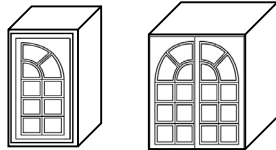

Model	W	H	D	Cabinet Doors
WMR153615 L/R	15	36	15	• (1) DRMR1536
WMR183615 L/R	18	36	15	• (1) DRMR1836
WMR303615	30	36	15	• (2) DRMR1536
WMR363615	36	36	15	• (2) DRMR1836

Frame Construction
2 Adjustable Shelves
Mullion Radius Glass
**Available In Select Door Styles.
See Page 53 (CHS) and 61 (VHS).**