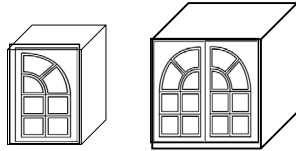

Specialty Wall Cabinetry : Cabinet Selection

All Glass and Mullion Cabinets :
Finished Matching Interior - STANDARD

Glass/Mullion Cabinets

Wall Glass/Mullion - Height: 30" - 15" Depth

Model	W	H	D	Cabinet Doors
WMR153015 L/R	15	30	15	• (1) DRM1530
WMR183015 L/R	18	30	15	• (1) DRM1830
WMR303015	30	30	15	• (2) DRM1530
WMR363015	36	30	15	• (2) DRM1830

Frame Construction
1 Adjustable Shelf
Mullion Radius Glass
**Available In Select Door Styles.
See Page 53 (CHS) and 61 (VHS).**