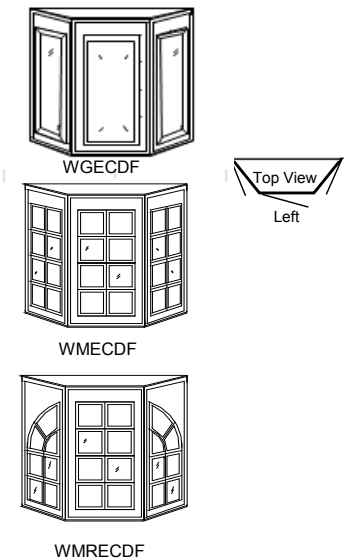

Wall Glass/Mullion End Corner Double Face (Triple Door)

Model	W	H	D	Cabinet Doors
WGECDF3630 L/R	36	30^{9/16}	12	◆ (2) DRG1530 (1) DRG1830
WGECDF3636 L/R	36	36	12	◆ (2) DRG1536 (1) DRG1836
WGECDF3642 L/R	36	41^{7/8}	12	◆ (2) DRG1542 (1) DRG1842
WMECDF3630 L/R	36	30^{9/16}	12	◆ (2) DRM1530 (1) DRM1830
WMECDF3636 L/R	36	36	12	◆ (2) DRM1536 (1) DRM1836
WMECDF3642 L/R	36	41^{7/8}	12	◆ (2) DRM1542 (1) DRM1842
WMRECDF3630 L/R	36	30^{9/16}	12	◆ (2) DRMR1530 (1) DRMR1830
WMRECDF3636 L/R	36	36	12	◆ (2) DRMR1536 (1) DRMR1836
WMRECDF3642 L/R	36	41^{7/8}	12	◆ (2) DRMR1542 (1) DRMR1842

Note: Cannot do bead board interior !!

Full Access Construction

Construction Type	Shelf Options
Flat Glass	• 1 Fixed Shelf • 2 Fixed Shelves
Mullion Glass	• 1 Fixed Shelf • 2 Fixed Shelves • Mullion Glass
Mullion Radius Glass	• 1 Fixed Shelf • 2 Fixed Shelves • Mullion Radius Glass • Available In Select Door Styles. See Page 53 (CHS) and 61 (VHS).