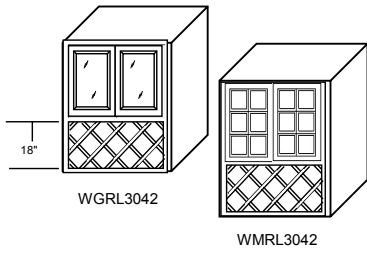

Specialty Wall Cabinetry : Cabinet Selection

All Glass and Mullion Cabinets :
Finished Matching Interior - STANDARD
Unfinished End Panels - STANDARD

Glass/Mullion Cabinets

Wall Glass/Mullion Glass Wine Rack Lattice

	W	H	D	Cabinet Doors		Frame Construction
WGRL3036	30	36	12	◆ (2) DRG1518	No Shelf Finished Interiors 18" Rack Lattice	• Holds 15 bottles
WGRL3636	36	36	12	◆ (2) DRG1818		• Holds 22 bottles
WGRL3042	30	41 7/8	12	◆ (2) DRG1524	No Shelf Finished Interiors 18" Rack Lattice	• Holds 15 bottles
WGRL3642	36	41 7/8	12	◆ (2) DRG1824		• Holds 22 bottles
WMRL3036	30	36	12	◆ (2) DRM1518	No Shelf Finished Interiors 18" Rack Lattice	• Holds 15 bottles
WMRL3636	36	36	12	◆ (2) DRM1818		• Holds 22 bottles
WMRL3042	30	41 7/8	12	◆ (2) DRM1524	1 Adjustable Shelf Finished Interiors 18" Rack Lattice	• Holds 15 bottles
WMRL3642	36	41 7/8	12	◆ (2) DRM1824		• Holds 22 bottles