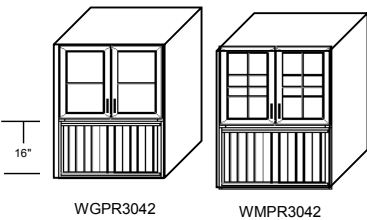

Wall Glass/Mullion Plate Rack (Double Door)

	W	H	D	Cabinet Doors		Frame Construction
WGPR3036	30	36	12	◆ (2) DRG1518	No Shelf Flat Glass	• Holds 13 plates
WGPR3636	36	36	12	◆ (2) DRG1818		• Holds 17 plates
WGPR3042	30	41 7/8	12	◆ (2) DRG1524	1 Adjustable Shelf Flat Glass	• Holds 13 plates
WGPR3642	36	41 7/8	12	◆ (2) DRG1824		• Holds 17 plates
WMPR3036	30	36	12	◆ (2) DRM1518	No Shelf Mullion Glass	• Holds 13 plates
WMPR3636	36	36	12	◆ (2) DRM1818		• Holds 17 plates
WMPR3042	30	41 7/8	12	◆ (2) DRM1524	1 Adjustable Shelf Mullion Glass	• Holds 13 plates
WMPR3642	36	41 7/8	12	◆ (2) DRM1824		• Holds 17 plates