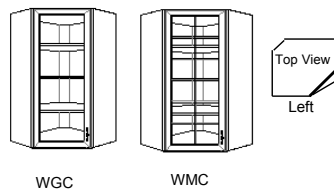

Wall Glass/Mullion Corner (Single Door)

	W	H	D	Cabinet Doors		Frame Construction
WGC2430 L/R	24	30 9/16	24	◆ (1) DRG1530	Flat Glass	• 1 Adjustable Shelf
WGC2436 L/R	24	36	24	◆ (1) DRG1536		• 2 Adjustable Shelves
WGC2442 L/R	24	41 7/8	24	◆ (1) DRG1542		• 2 Adjustable Shelves
WGC2448 L/R	24	48	24	◆ (1) DRG1548		• 3 Adjustable Shelves
WMC2430 L/R	24	30 9/16	24	◆ (1) DRM1530	Mullion Glass	• 1 Adjustable Shelf
WMC2436 L/R	24	36	24	◆ (1) DRM1536		• 2 Adjustable Shelves
WMC2442 L/R	24	41 7/8	24	◆ (1) DRM1542		• 2 Adjustable Shelves
WMC2448 L/R	24	48	24	◆ (1) DRM1548		• 3 Adjustable Shelves

Note: Cannot do bead board interior !!