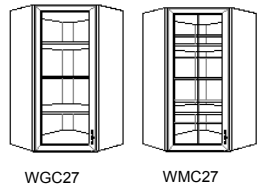

Specialty Wall Cabinetry : Cabinet Selection

All Glass and Mullion Cabinets :
Finished Matching Interior - STANDARD
Unfinished End Panels - STANDARD

Glass/Mullion Cabinets

Wall Glass/Mullion Corner - 27" (Single Door)

Model	W	H	D	Cabinet Doors
WGC2730 L/R	27	30^{9/16}	27	◆ (1) DRG1530
WGC2736 L/R	27	36	27	◆ (1) DRG1536
WGC2742 L/R	27	41^{7/8}	27	◆ (1) DRG1542
WGC2748 L/R	27	48	27	◆ (1) DRG1548
WMC2730 L/R	27	30^{9/16}	27	◆ (1) DRM1530
WMC2736 L/R	27	36	27	◆ (1) DRM1536
WMC2742 L/R	27	41^{7/8}	27	◆ (1) DRM1542
WMC2748 L/R	27	48	27	◆ (1) DRM1548

Note: Cannot do bead board interior !!

Frame Construction

Construction Type	Shelf Options
Flat Glass	• 1 Adjustable Shelf • 2 Adjustable Shelves • 2 Adjustable Shelves • 3 Adjustable Shelves
Mullion Glass	• 1 Adjustable Shelf • 2 Adjustable Shelves • 2 Adjustable Shelves • 3 Adjustable Shelves