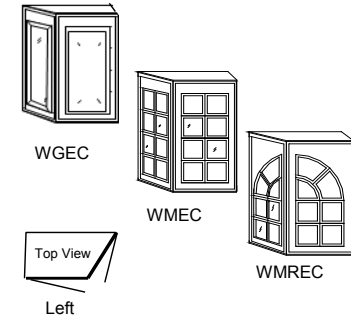

Wall Glass/Mullion End Corner - 24" (Double Door)

Model	W	H	D	Cabinet Doors
WGEC2430 L/R	24	30^{9/16}	12	◆ (2) DRG1530
WGEC2436 L/R	24	36	12	◆ (2) DRG1536
WGEC2442 L/R	24	41^{7/8}	12	◆ (2) DRG1542
WMEC2430 L/R	24	30^{9/16}	12	◆ (2) DRM1530
WMEC2436 L/R	24	36	12	◆ (2) DRM1536
WMEC2442 L/R	24	41^{7/8}	12	◆ (2) DRM1542
WMREC2430 L/R	24	30^{9/16}	12	◆ (2) DRMR1530
WMREC2436 L/R	24	36	12	◆ (2) DRMR1536
WMREC2442 L/R	24	41^{7/8}	12	◆ (2) DRMR1542

Note: Cannot do bead board interior !!

Full Access Construction

Construction Type	Shelf Options
Flat Glass	• 1 Fixed Shelf • 2 Fixed Shelves
Mullion Glass	• 1 Fixed Shelf • 2 Fixed Shelves • Mullion Glass
Mullion Radius Glass	• 1 Fixed Shelf • 2 Fixed Shelves • Mullion Radius Glass • Available In Select Door Styles. See Page 53 (CHS) and 61 (VHS).