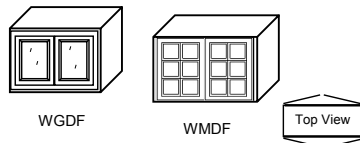

Model	W	H	D	Cabinet Doors
WGDF3024	30	23^{5/8}	12	• (4) DRG1524
WGDF3624	36	23^{5/8}	12	• (4) DRG1824
WMDF3024	30	23^{5/8}	12	• (4) DRM1524
WMDF3624	36	23^{5/8}	12	• (4) DRM1824

Frame Construction
1 Adjustable Shelf
Double Face Frames
Flat Glass

Frame Construction
1 Adjustable Shelf
Double Face Frames
Mullion Glass