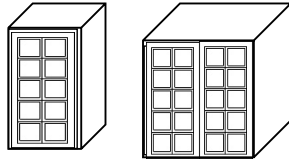

Model	W	H	D	Cabinet Doors
WM153615 L/R	15	36	15	• (1) DRM1536
WM183615 L/R	18	36	15	• (1) DRM1836
WM303615	30	36	15	• (2) DRM1536
WM363615	36	36	15	• (2) DRM1836

Frame Construction
2 Adjustable Shelves
Mullion Glass