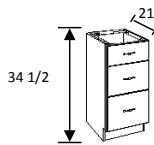

Model	W	H	D	Options
VD12	12	34 1/2	21	• (1) DH1206 (2) DH1211
VD15	15	34 1/2	21	• (1) DH1506 (2) DH1511
VD18	18	34 1/2	21	• (1) DH1806 (2) DH1811
VD21	21	34 1/2	21	• (1) DH2106 (2) DH2111
VD24	24	34 1/2	21	• (1) DH2406 (2) DH2411
VD27	27	34 1/2	21	• (1) DH2706 (2) DH2711
VD30	30	34 1/2	21	• (1) DH3006 (2) DH3011
VD33	33	34 1/2	21	• (1) DH3306 (2) DH3311

(1) Standard Drawer
(2) Deep Drawers