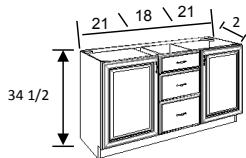

Vanity Base Drawer Base

Frame Construction

Model	W	H	D	Options
VBDB54	54	34 1/2	21	• (2) DR1830 (1) DH1806 (2) DH1811
VBDB60	60	34 1/2	21	• (2) DR2130 (1) DH1806 (2) DH1811
VBDB66	66	34 1/2	21	• (4) DR1230 (1) DH1806 (2) DH1811
VBDB72	72	34 1/2	21	• (4) DR1330 (1) DH1806 (2) DH1811

Double Bowl Configuration only
VBDB54 has 12" wide core / 18" wide drawer head
VBDB60/66/72 have 15" wide core / 18" wide drawer head
(2) Deep Lower Drawers -core and drawer heads are 18" wide.