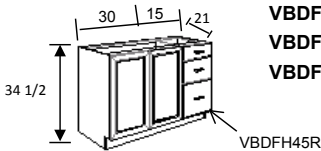

Vanity Base Drawer Full Height

Frame Construction

Model	W	H	D	Options
VBDFH45L/R	45	34 1/2	21	• (2) DR1530 (1) DH1506 (2) DH1511
VBDFH48L/R	48	34 1/2	21	• (2) DR1630 (1) DH1506 (2) DH1511
VBDFH54L/R	54	34 1/2	21	• (2) DR1830 (1) DH1806 (2) DH1811

Single Bowl Left or Right
(1) Standard Drawer
(2) Deep Drawers
(2) Full Height Doors
L/R designates position of drawers

Vanity 1 Drawer

Frame Construction

Model	W	H	D	Options
V1D30	30	16	21	• (1) DH3011
V1D36	36	16	21	• (1) DH3611

(1) Deep Drawer