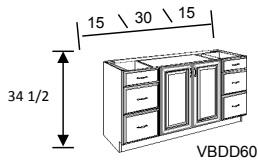

Vanity & Office Cabinetry : Cabinet Selection

Vanity Cabinets

W H D

Vanity Base Double Drawer

Frame Construction

Model	W	H	D	Options
VBDD42	42	34 1/2	21	• (1) DR1830 (2) DH1206 (4) DH1211
VBDD45	45	34 1/2	21	• (1) DR2130 (2) DH1206 (4) DH1211
VBDD48	48	34 1/2	21	• (1) DR1830 (2) DH1506 (4) DH1511
VBDD54	54	34 1/2	21	• (1) DR1830 (2) DH1806 (4) DH1811
VBDD60	60	34 1/2	21	• (2) DR1530 (2) DH1506 (4) DH1511

Single Bowl Configuration only
(2) Standard Drawers L and R
(4) Deep Drawers L and R