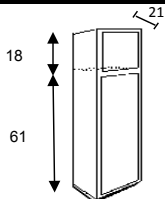

Vanity Linen

Full Access Construction

Model	W	H	D	Options
VL188421 L/R	18	84	21	• (1) DR1861 (1) DR1818

Loose Toekick
Includes 4 adjustable shelves

Tank Topper

Frame Construction