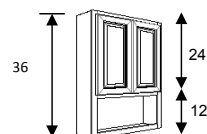

Model	W	H	D	Options
TT2436	24	36	9	• (2) DR1224

Finished Interior and Exterior in matching color is STANDARD
Opening is 12" high